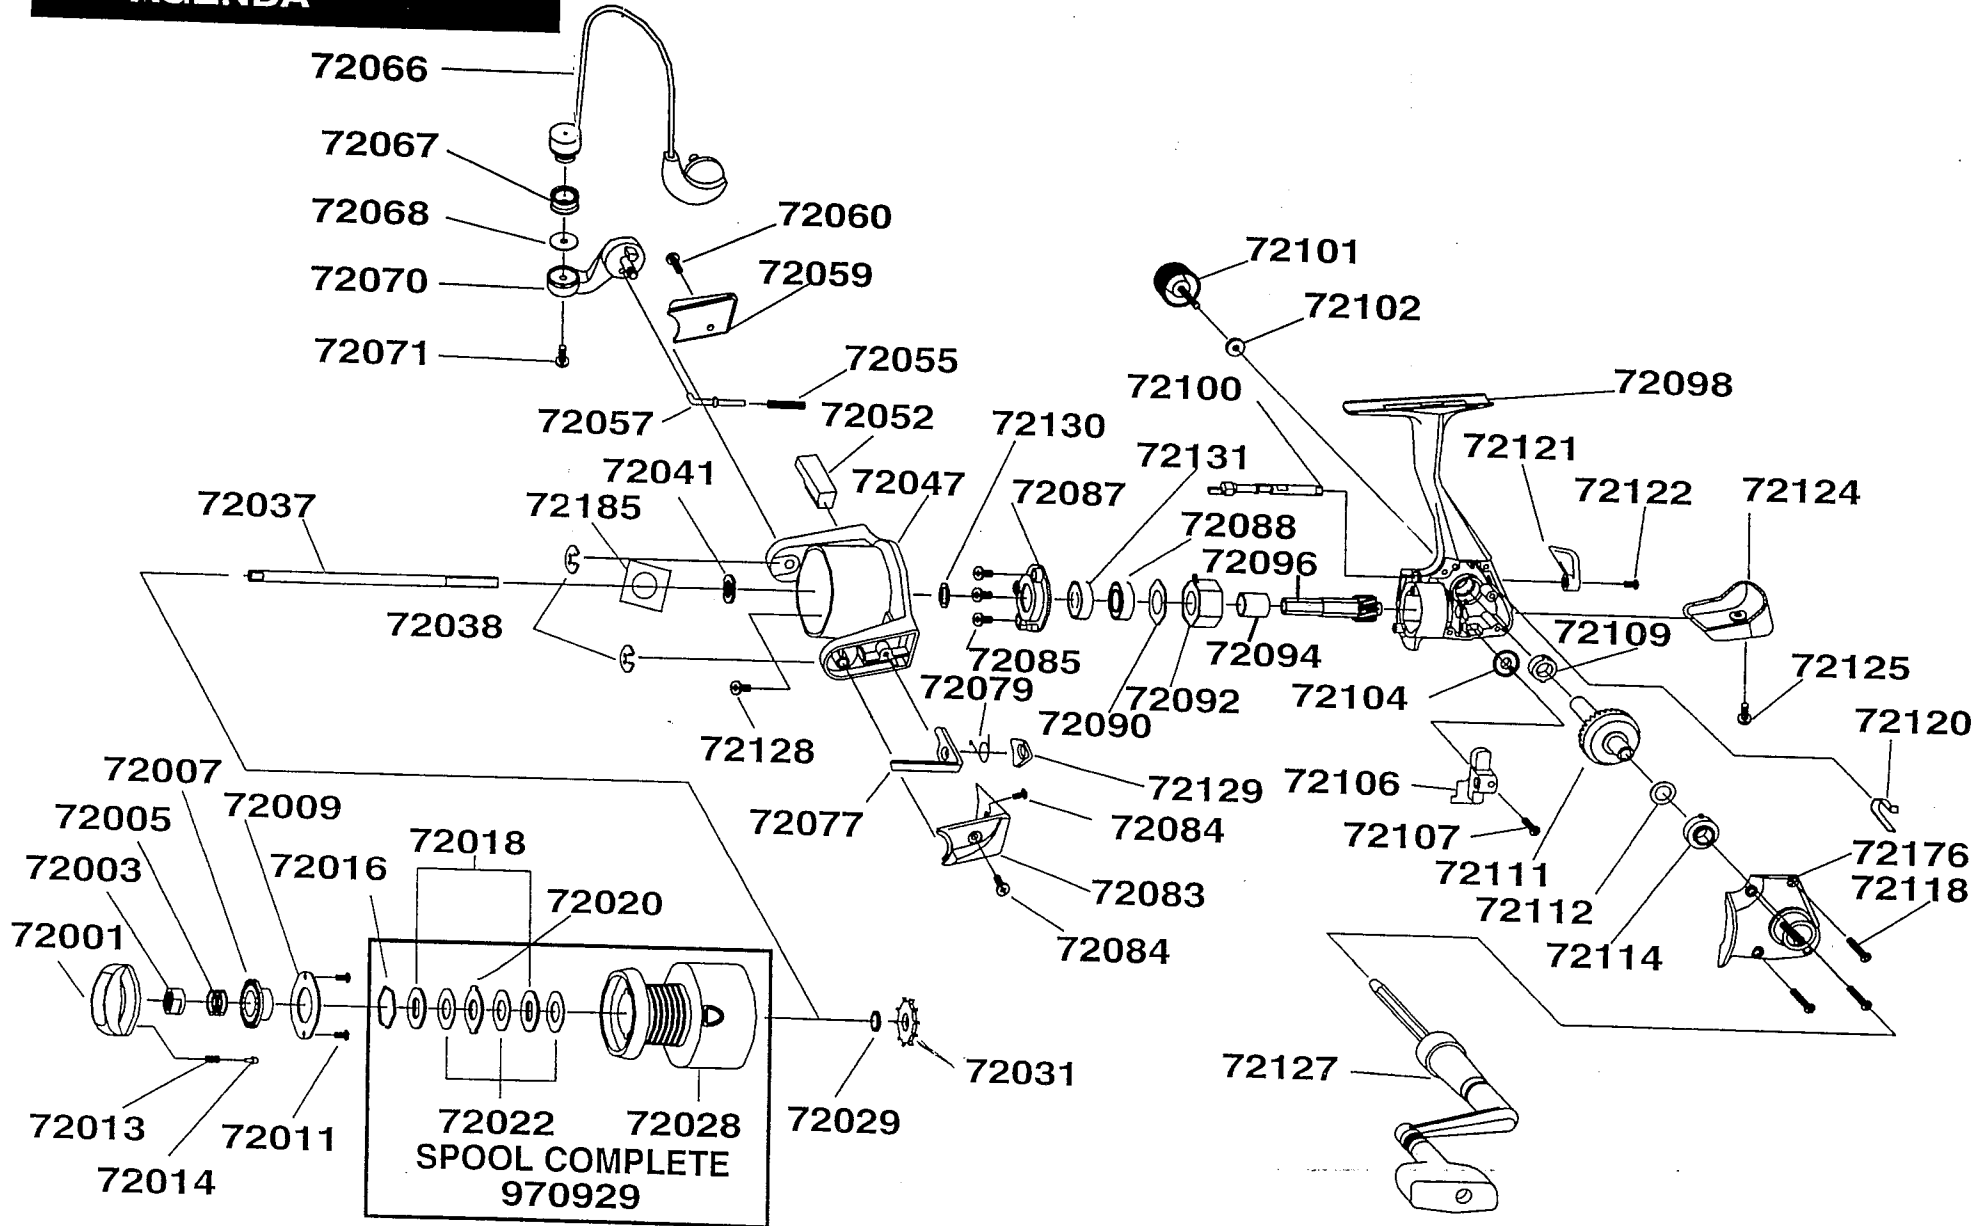

# AGENDA

Please specify reel model  
and part number when  
ordering parts.

## Cardinal AG6F 00

755116

34-15113-0